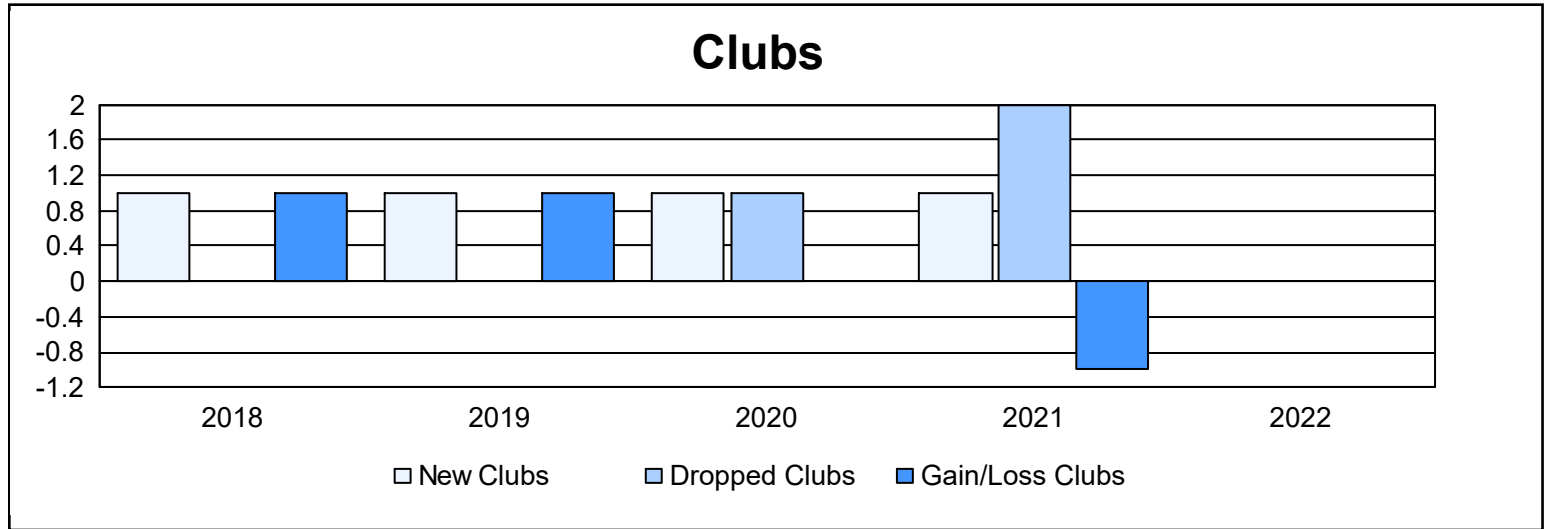

Year	New Clubs	Dropped Clubs	Gain/ Loss Clubs	New Members	Charter Members	Reinstate Members	Transfer Members	Total Member Added	Total Members Dropped	Gain/ Loss Members
2017-2018	1	0	1	176	21	4	7	208	224	-16
2018-2019	1	0	1	154	23	11	7	195	218	-23
2019-2020	1	1	0	111	28	2	9	150	191	-41
2020-2021	1	2	-1	59	39	4	10	112	203	-91
2021-2022	0	0	0	143	0	7	7	157	148	9
<b>Average</b>	<b>1</b>	<b>1</b>	<b>0</b>	<b>129</b>	<b>22</b>	<b>6</b>	<b>8</b>	<b>164</b>	<b>197</b>	<b>-32</b>

### Membership Composition June 2022 Cumulative