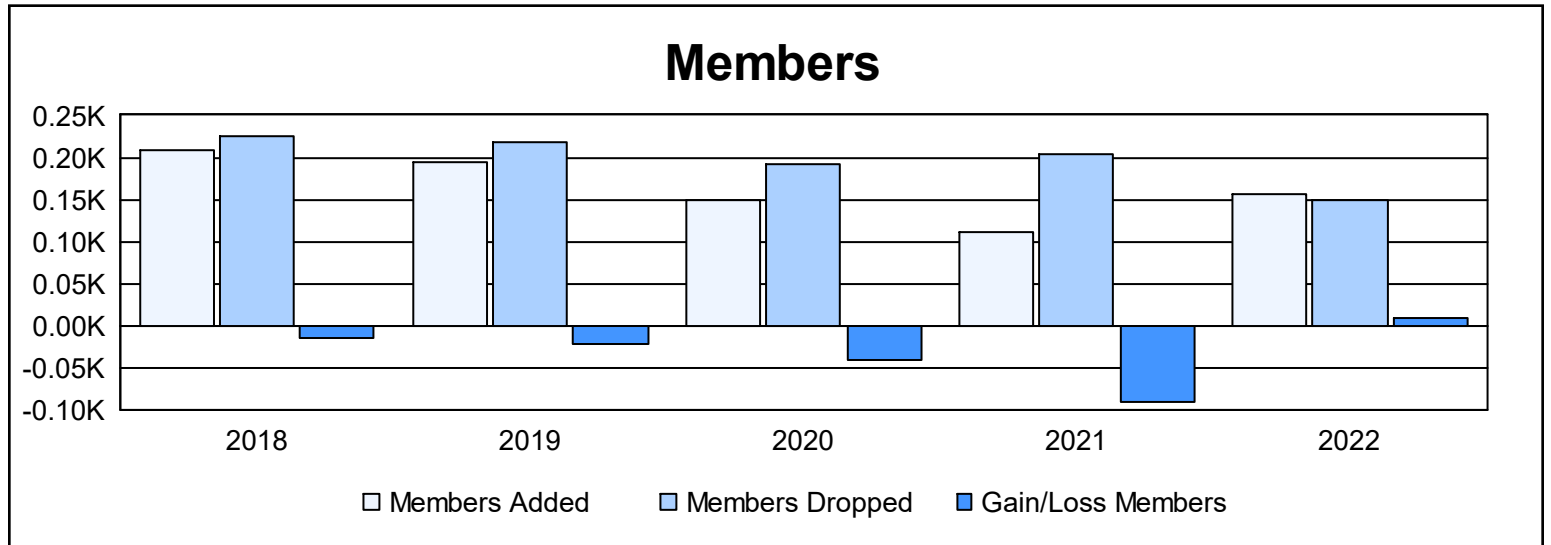

Year	New Clubs	Dropped Clubs	Gain/ Loss Clubs	New Members	Charter Members	Reinstate Members	Transfer Members	Total Member Added	Total Members Dropped	Gain/ Loss Members
2017-2018	1	0	1	176	21	4	7	208	224	-16
2018-2019	1	0	1	154	23	11	7	195	218	-23
2019-2020	1	1	0	111	28	2	9	150	191	-41
2020-2021	1	2	-1	59	39	4	10	112	203	-91
2021-2022	0	0	0	143	0	7	7	157	148	9
<b>Average</b>	<b>1</b>	<b>1</b>	<b>0</b>	<b>129</b>	<b>22</b>	<b>6</b>	<b>8</b>	<b>164</b>	<b>197</b>	<b>-32</b>

### Membership Composition June 2022 Cumulative